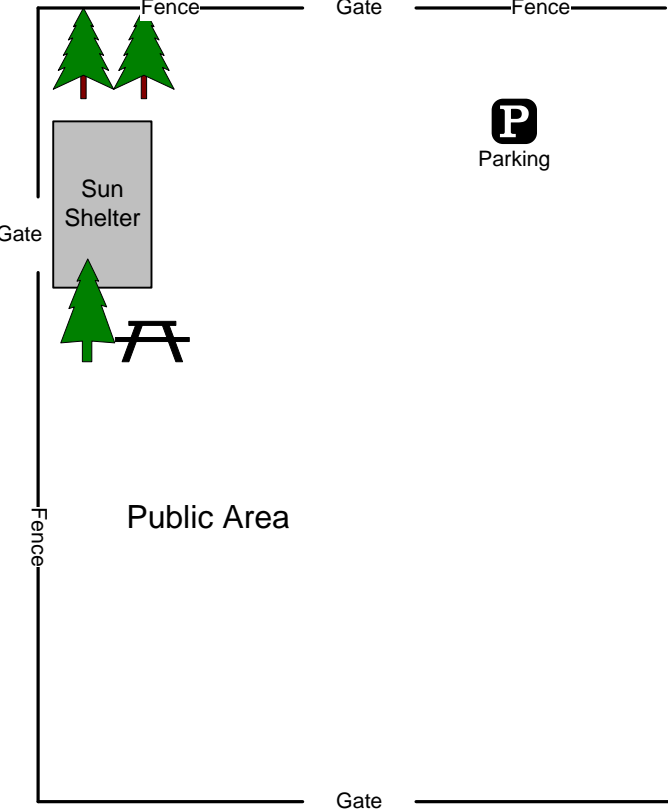

# NSF Primary Field – Boker Farm

449 Mertz Road

Farm Drive Shed

500 ft

Runway

100ft

- Moveable Safety Stations
- Pilot
- Pilot
- Pilot
- Pilot

Parking

Parking

Driveway

Parking

Lat / Lon  
 44 39' 28" N  
 79 52' 55" W

Crop Field

Crop Field